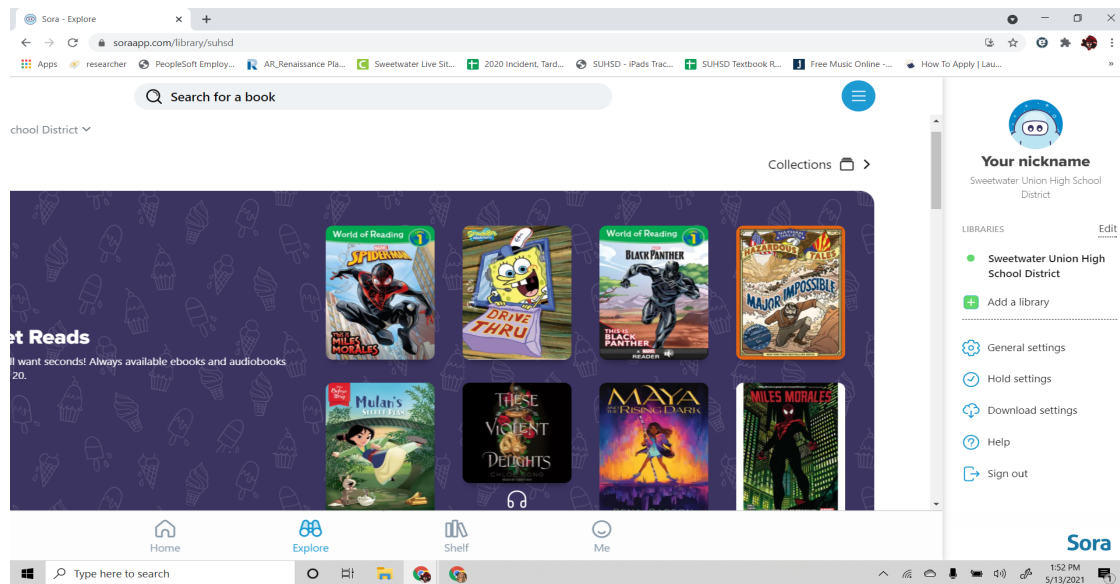

SORA BY OVERDRIVE IS NOW HERE

Click on this link from your browser:

<https://soraapp.com/library/suhsd>

To ACCESS SORA:

(FIND MY SCHOOL) Sign into SORA with

SWEETWATER UNION HIGH SCHOOL DISTRICT

Click continue to be able to sign in

Enter school email: ID#@sweetwaterschools.net

TO ACCESS 10000 MORE BOOKS from the SD County Library follow these simple directions:

1. In the top right corner there is a blue circle with three lines stacked: Click those to find “Add a Library”

**2. Type in San Diego... and San Diego County Library should pop up.
Choose “San Diego County Library”**

3. When you find a book from the public library that you want to read, click on “borrow” or “place a hold.” You’ll be prompted to log into the library. Scroll to the bottom of the list to **CHOOSE Sweetwater Union High School District** (3rd from bottom) (this allows you to log in with your school account).

The screenshot displays the Sora app interface. At the top, there is a search bar with the text "Search for a book". Below the search bar, a pink banner features four book covers: "The Boy on the Boat", "AND LONELY", "The Boy on the Boat", and "The Boy on the Boat".