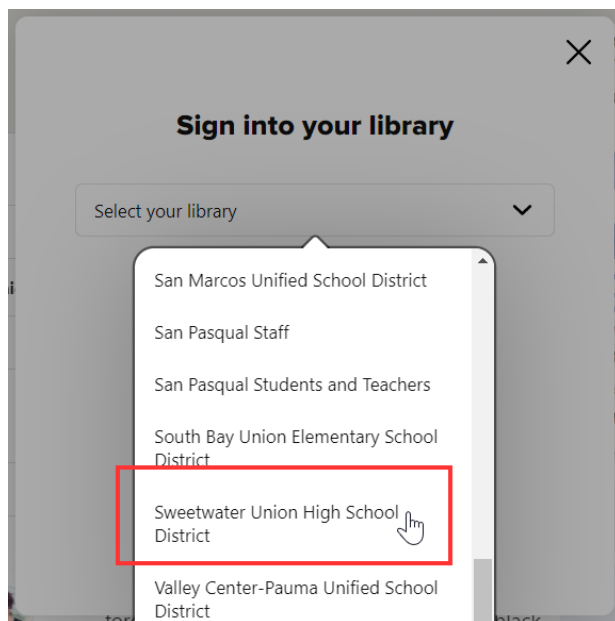

3. When you find a book from the public library that you want to read, click on “borrow” or “place a hold.” You’ll be prompted to log into the library. Scroll to the bottom of the list to **CHOOSE Sweetwater Union High School District** (3rd from bottom) (this allows you to log in with your school account).

Enter Sweetwater Union High School District email or Password (DOB MM/DD/YYYY). Click stay signed in.

Click Borrow again once you are registered and you are all set to go. The book will load.