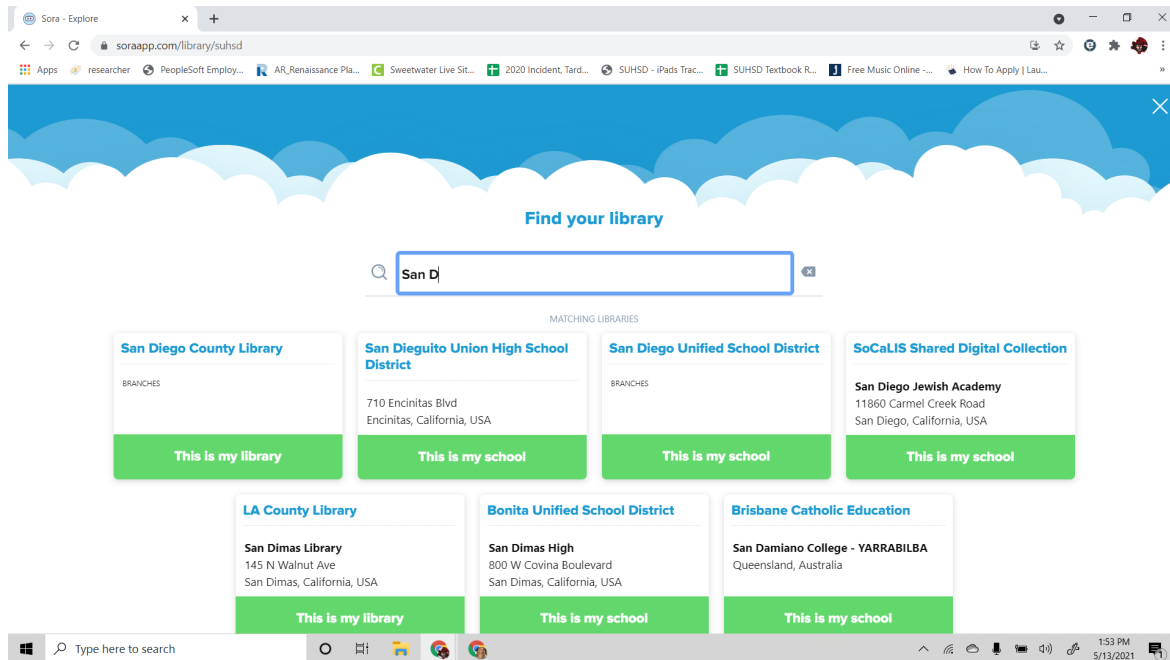

SORA BY OVERDRIVE IS NOW HERE

Click on this link from your browser:

<https://soraapp.com/library/suhsd>

To ACCESS SORA:

(FIND MY SCHOOL) Sign into SORA with

SWEETWATER UNION HIGH SCHOOL DISTRICT

Click continue to be able to sign in

Enter school email: ID#@sweetwaterschools.net

TO ACCESS 10000 MORE BOOKS from the SD County Library follow these simple directions:

1. In the top right corner there is a blue circle with three lines stacked: Click those to find “Add a Library”

**2. Type in San Diego... and San Diego County Library should pop up.
Choose “San Diego County Library”**

3. When you find a book from the public library that you want to read, click on “borrow” or “place a hold.” You’ll be prompted to log into the library. Scroll to the bottom of the list to **CHOOSE Sweetwater Union High School District** (3rd from bottom) (this allows you to log in with your school account).

[Explore all subjects >](#)

The bottom navigation bar includes icons for Home, Explore, Shelf, and Me. The Windows taskbar at the very bottom shows the search bar with "Type here to search" and the system tray with the date and time "1:54 PM 5/13/2021".